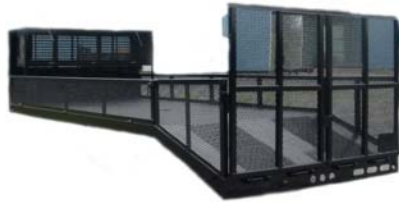

Mustang

Load-Pro

Freedom

Quality Truck Bodies

Roof-Pro

Grass-Pro

Wrangler

WorkHorse

Canyon

87 Tom Boyd Rd. Blue Ridge, GA 30513
(706) 258-3849 ~ (877) GA-FLATBED ~ Fax(706) 258-3894

Accessories

ICC-10K

ICC Rear bumper with #10,000 2" receiver hitch, combination 6/7 light plug hole, 2- 5/8" D-Rings Bolt-On or Weld-On installation

ICC-5

ICC Rear bumper Bolt-On or Weld-On installation

SB-10K

10,000 2" Receiver Hitch designed To be installed on chassis cabs with 108" to 132" Service Bodies. Combination 6/7 light plug hole, 2- 5/8" D-Rings Installation requires welding.

VR100A

Van Ladder Racks, All Aluminum 2pc. Set Gutter Clamp design Ladder stop for each crossbar